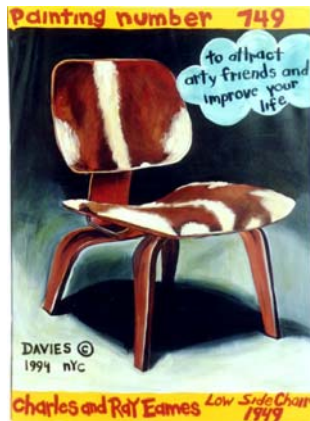

Sally Davies (b. 1957)
 Painting no. 351: Manolo Blahnik Shoe, 1997
 Acrylic on canvas
 15 x 10 inches
 on face: (c) DAVIES 96
 DA-00197

Sally Davies (b. 1957)
 Painting no. 239: Lichtenstein -- My Melody Haunts Your Reverie, 1994
 Acrylic on canvas
 66 x 48 inches
 on face: (c) DAVIES 94
 DA-00697

Sally Davies (b. 1957)
 Painting No. 749: Eames Chair with Pony Hide Cover, 1994
 Acrylic on canvas
 66 x 48 inches
 on face: (c) DAVIES 94
 DA-00797

Sally Davies (b. 1957)
 Painting no. 549: White Plastic Chair, 1997
 Acrylic on canvas
 20 x 16 inches
 on face: (c) DAVIES 96
 DA-00897