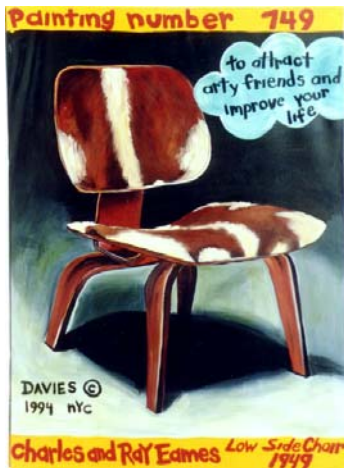

Sally Davies (b. 1957)
 Painting no. 351: Manolo Blahnik Shoe, 1997
 Acrylic on canvas
 15 x 10 inches
 on face: (c) DAVIES 96
 DA-00197

Sally Davies (b. 1957)
 Painting no. 239: Lichtenstein -- My Melody Haunts Your Reverie, 1994
 Acrylic on canvas
 66 x 48 inches
 on face: (c) DAVIES 94
 DA-00697

Sally Davies (b. 1957)
 Painting No. 749: Eames Chair with Pony Hide Cover, 1994
 Acrylic on canvas
 66 x 48 inches
 on face: (c) DAVIES 94
 DA-00797

Sally Davies (b. 1957)
 Painting no. 549: White Plastic Chair, 1997
 Acrylic on canvas
 20 x 16 inches
 on face: (c) DAVIES 96
 DA-00897